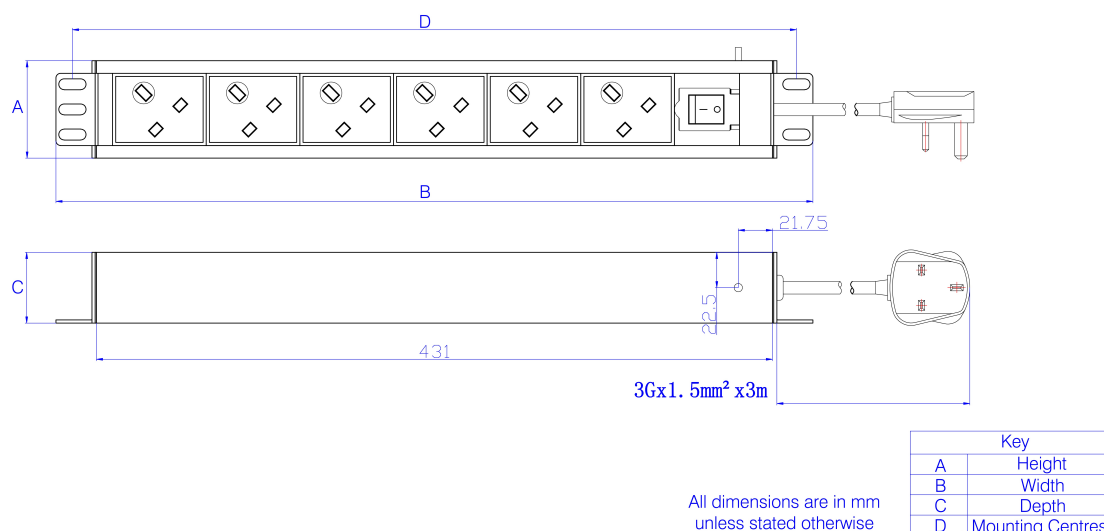

Included accessories

Accessories	Quantity
M6 x 4 fixings	x4
user manual	x1
6mm earth cable	x1

Product drawing

Standards

Applicable standard	Detail
RoHS	Restriction of Hazardous Substances - Compliant
BS 1363-2:1995	13 A plugs, socket-outlets, adaptors and connection units. Specification for 13 A switched and unswitched socket-outlets